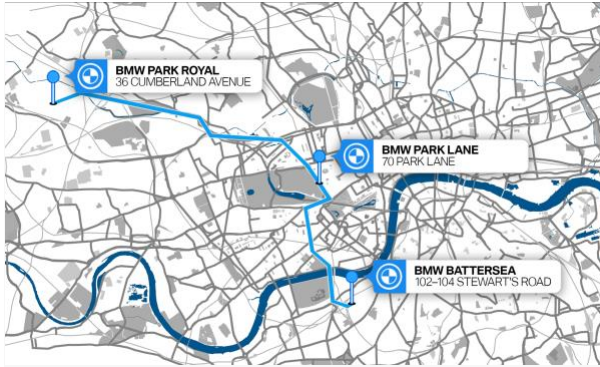

BMW Park Lane
70 Park Lane, London W1K 7TT

BMW Battersea
102-104 Stewarts Road, London, SW8 4UG

BMW Park Royal
36-36a Cumberland Avenue, London, NW10 7RQ

mail@bmwparklane.co.uk
www.bmwparklane.co.uk
[0370 700 5216](tel:03707005216)

Customer Google Review

"Excellent service, great communication and customer oriented service. Strongly recommended!"

[Contact us](#)

[Our latest offers](#)