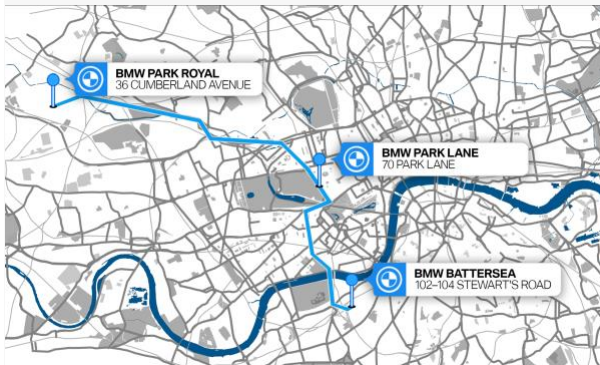

All those that complete the survey will be entered into a draw to win a pair of tickets for the BMW PGA Pro-Am at Wentworth on the 18th September.

*Terms and Conditions Apply

[Complete Survey](#)

BMW Park Lane
70 Park Lane, London W1K 7TT