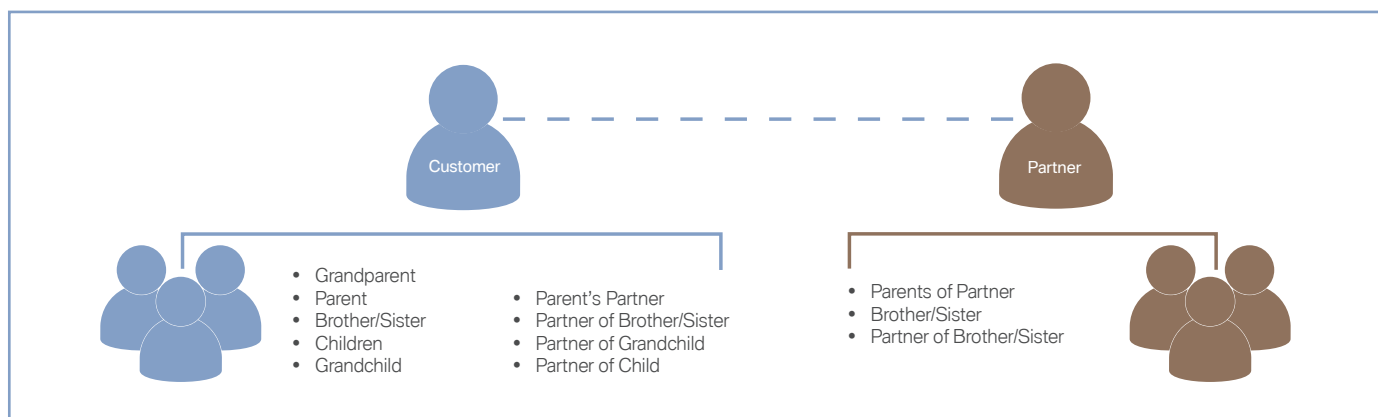

THE UK FORCES SALES PROGRAMME.

BMW Group is proud to offer preferential rates throughout the BMW and MINI ranges to all current and previously serving members of the Military and Emergency Services.

Benefits include:

- Special discounted sales programme across the BMW and MINI Range
- Experienced and dedicated friendly sales team
- Fast delivery with immediate stock available on some models
- Offers available to current and formerly serving Police, Army, Air Forces, Navy, Air Ambulance Association, National Fire Services and the NHS.
- Offers available to immediate family members, please see the family tree below
- Mainland UK delivery to an address of your choosing*

View our eligibility tree below, and for more information, please contact our UK Forces Sales team by calling 020 7514 8606, emailing ukforces@bmw.co.uk or visiting www.bmw-ukforces.co.uk