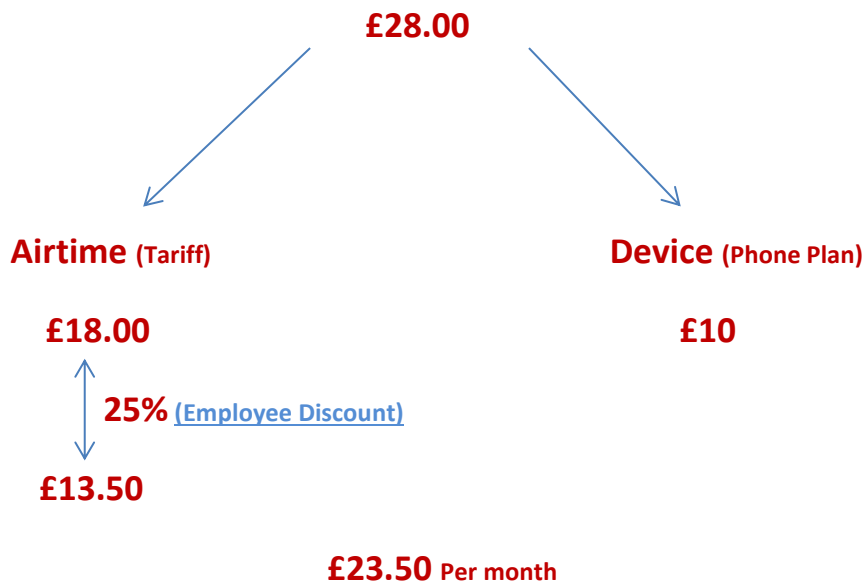

What is O2 Refresh

There are many benefits with O2 Refresh, each month you will have 2 direct debits for your agreement coming out on the same date and equal to the same bottom line figure.

O2 now splits the cost each month and shows you exactly what you are paying for, there will be 1 direct debit for the airtime and 1 for the device plan.

Please keep in mind the discount takes effect from the second bill as we offer you a 14 day peace of mind (cooling off period) so the first bill will always be higher, once the discount takes effect it will stay on the account for the remaining 23 months or until you decide to upgrade again.

1. **FULL 24 MONTHS:** If you are happy with the phone & the Airtime plan for the full 24 months then automatically the device plan will drop off by itself and at that stage there will only be 1 direct debit for you to pay for the Airtime only. The Airtime then becomes a rolling sim and you can let it roll for however long you wish or you can upgrade to a new phone plan after the 24 months and at that stage you can recycle your old phone or sell it off and get some money back for it and restart a whole new agreement.
2. **EARLY UPGRADE:** If you want to upgrade early for whatever the reason or just treat yourself to a new phone anytime within your 24 months agreement, O2 now allows you to buy yourself out at a discounted rate, instead of paying the combined airtime & the device plan back to O2 you just pay off the remaining balance on the device plan only and choose a new phone this will restart a whole new agreement.
3. **FLEXIBILITY:** If you decide you just want to keep your cost low or not be tied up in a long term agreement you can now pay off the remaining balance of the device in 1 lump sum or make additional payments every other month and pay the device plan off early by calling customer services. Once the device is paid off at any time within the 24 months you will no longer be tied into the agreement and the Airtime will automatically become a rolling sim until you decide to upgrade to a new phone, even though you took it out as a 24 months plan originally.