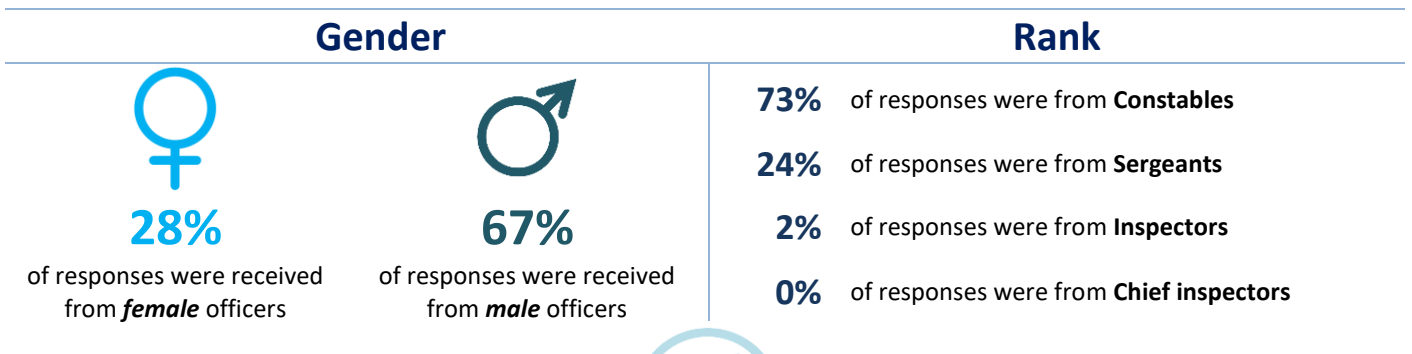

2018 PFEW Demand, Capacity and Welfare Survey

Key findings for Norfolk Constabulary

The online survey was conducted by the Police Federation of England and Wales to understand the demand, capacity and welfare challenges currently facing police officers. The survey was open for 6 weeks between August and September 2018.

Who responded?

223 responses were received from Norfolk Constabulary, representing a 15% response rate