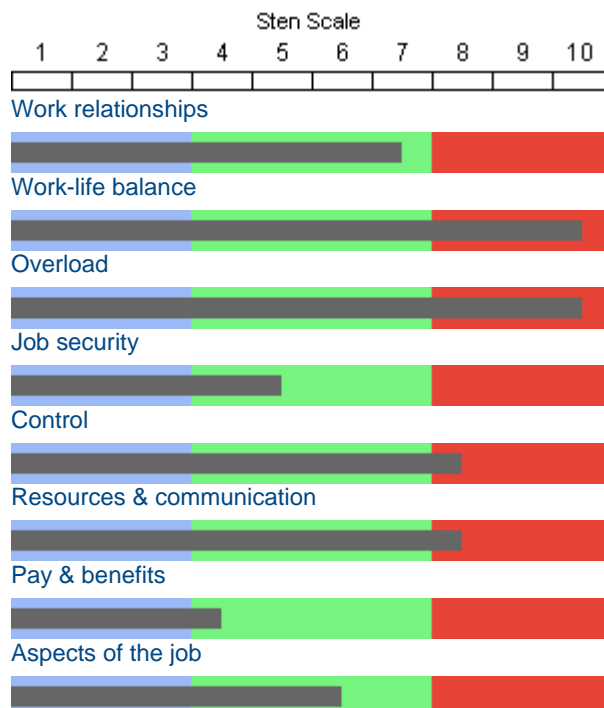

Profile

- [Perceptions of your job](#)
- [Attitudes towards your organisation](#)
- [Your health](#)

[Log out](#)

This data is being compared to the: **General Working Population Norms 2006**

### Perceptions of your job

The data is being filtered on the following criteria (825 participants):

- Substantive rank: Inspector
- Primary role: Uniform
- Uniform role: BCU/Sector

Click on the scale bar or name for more detail on each scale. Click here to [view or change the filter options](#) or click here to [clear the current filters](#).