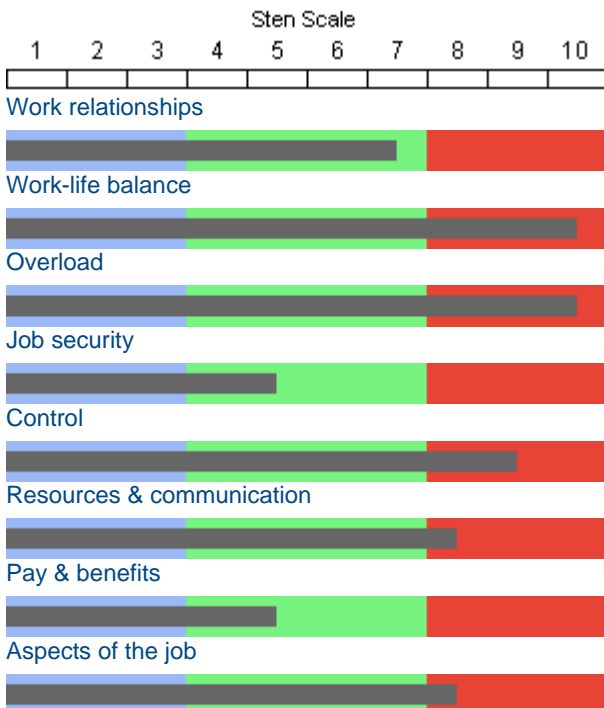

Profile

- [Perceptions of your job](#)
- [Attitudes towards your organisation](#)
- [Your health](#)

[Log out](#)

This data is being compared to the: **General Working Population Norms 2006**

Perceptions of your job

The data is being filtered on the following criteria (867 participants):

- Substantive rank: Inspector
- Primary role: Uniform
- Uniform role: General Operations/Response

Click on the scale bar or name for more detail on each scale. Click here to [view or change the filter options](#) or click here to [clear the current filters](#).