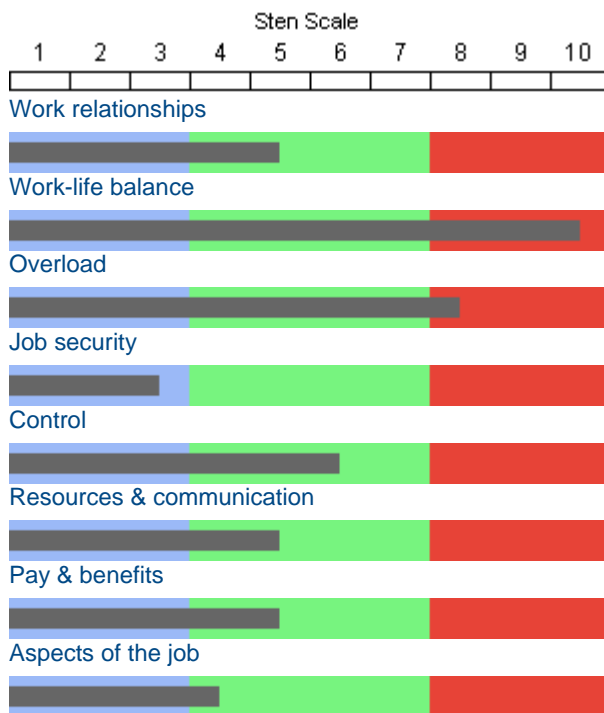

Profile

- **Perceptions of your job**
- **Attitudes towards your organisation**
- **Your health**

Log out

This data is being compared to the: **General Working Population Norms 2006**

Perceptions of your job

The data is being filtered on the following criteria (111 participants):

- Substantive rank: Chief Inspector
- Uniform role: Specialist Operations (e.g. Traffic, Firearms, PSU etc)

Click on the scale bar or name for more detail on each scale. Click here to [view or change the filter options](#) or click here to [clear the current filters](#).