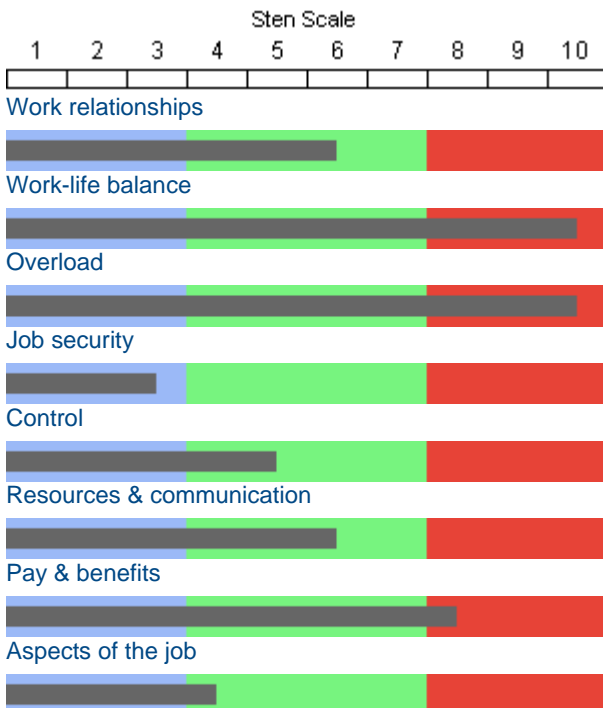

Home Profile Supplementary data Report options View printable report

Profile

- **Perceptions of your job**
- **Attitudes towards your organisation**
- **Your health**

Log out

This data is being compared to the: **General Working Population Norms 2006**

Perceptions of your job

The data is being filtered on the following criteria (67 participants):

- Substantive rank: Chief Inspector
- Primary role: Uniform
- Uniform role: General Operations/Response

Click on the scale bar or name for more detail on each scale. Click here to **view or change the filter options** or click here to **clear the current filters**.